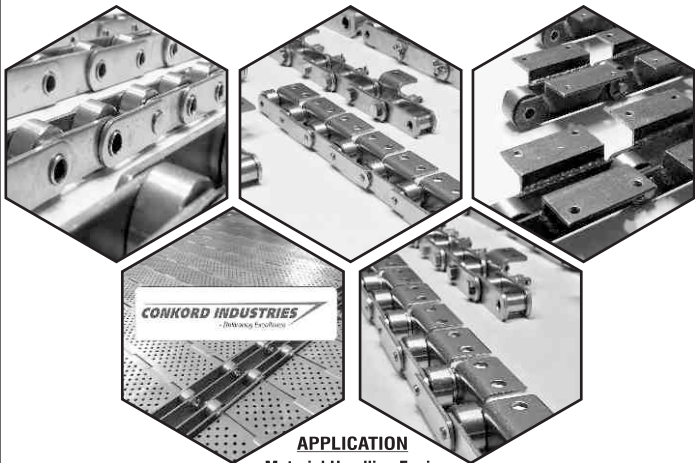

Conkord Engineering

-We Drive

Manufacturer of Conveyor Chains & Sprockets for

APPLICATION

**Material Handling Equip
SPM
OEM Machinery
Automation Equipment
&
More**

Unit No. : 05, Nidhi Sanklap Industrial Estate, Opposite Hotel Imperial, Near Professional courier, sativali, Vasai (East) - 401208, Mob.: +91 - 9403810520 / 9226117062