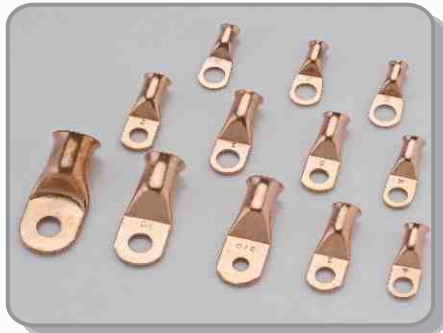

TM

An ISO 14001:2015 Company

An ISO 9001:2015 Company

a group **CRYSTAL** enterprise

Manufacturers & Exporters : Cable Terminal Ends, Lugs, Connectors, SS Cable Ties, Earthing Rods & Electrical Wiring Accessories.