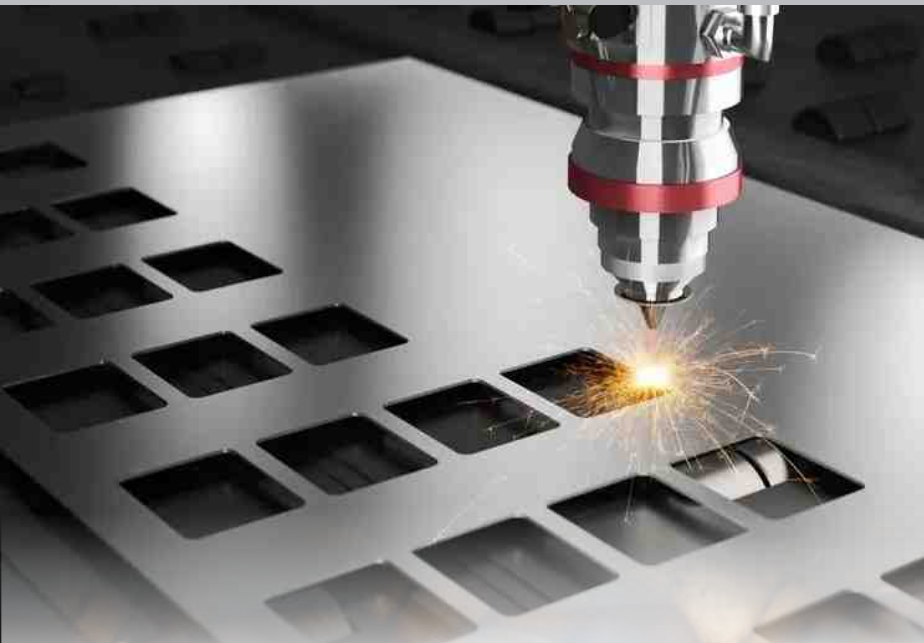

Manufacturers of Elevator Spares Specialist in MS, SS and glass cabins, we also manufacture all of elevator doors and COP/LOP

unit No. 4, Shree Shiv Shakti Industrial Estate, Nr. Bright Pharma, Behind Barmashell Petrol Pump, Off. N.H.No. 48, Bhutpada, Vasai (E), Dist. Palghar - 401 208. Maharashtra, (India)  
E-mail : [brijesh@princeelevator.in](mailto:brijesh@princeelevator.in) | [www.princeelevator.in](http://www.princeelevator.in) | Mob. : +91 98192 99737

### LASER CUTTING

M.S. - Upto 10mm  
S.S. - Upto 6mm  
Alu. - Upto 2mm  
Brass- Upto 2mm

Bending - 3.2 mtrs Upto 6mm

**WE ALSO TAKE COMPLETE TURNKEY PROJECT FOR SHEET METAL FABRICATION**

unit No. 4, Shree Shiv Shakti Industrial Estate, Nr. Bright Pharma, Behind Barmashell Petrol Pump, Off. N.H.No. 48, Bhutpada, Vasai (E), Dist. Palghar - 401 208. Maharashtra, (India)  
E-mail : [brijesh@princeelevator.in](mailto:brijesh@princeelevator.in) | [www.princeelevator.in](http://www.princeelevator.in) | Mob. : +91 98192 99737